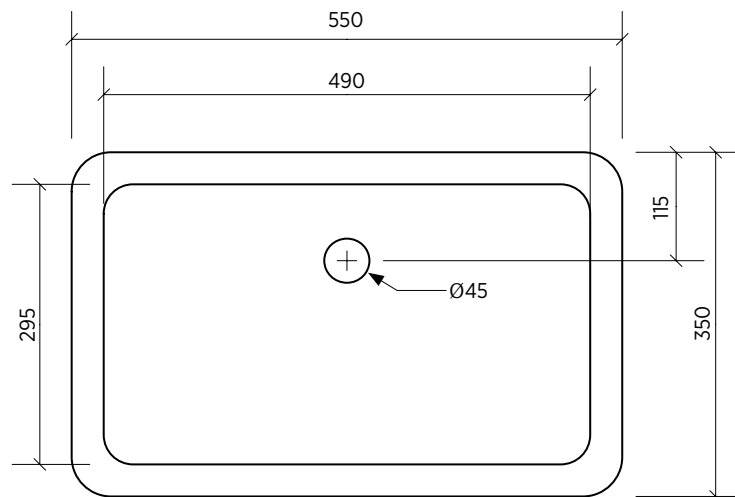

PLATI SBC-204B and SBC-204K

Under counter basin, rectangular

The simple lines and generous capacity of this rectangular undermount basin will complement any contemporary bathroom. Suits solid surface benchtops.

ORDER CODE **WHITE (GLOSS FINISH)**
SBC-204B

BLACK (SILK MATTE FINISH)
SBC-204K

TAPHOLE No taphole.

WASTE Suits standard 32 mm waste (not supplied).

CAPACITY 11 litres.

OVERFLOW Overflow is at front of basin.

Always use the actual basin to verify cutout.

SEIMA

bathroom | kitchen | laundry

seima.com.au

Please note

- All measurements are in millimetres.
- Dimensions are nominal and subject to normal ceramic manufacturing variations of ± 5 mm.
- Fixing: Use acetic cured silicone sealant. Do not use epoxy type adhesives.
- Always use the actual basin to verify cutout.
- Specifications may vary without notice as part of our continuous improvement practices.
- Clean with a damp cloth. Do not use abrasive cleaners, liquids or pastes.