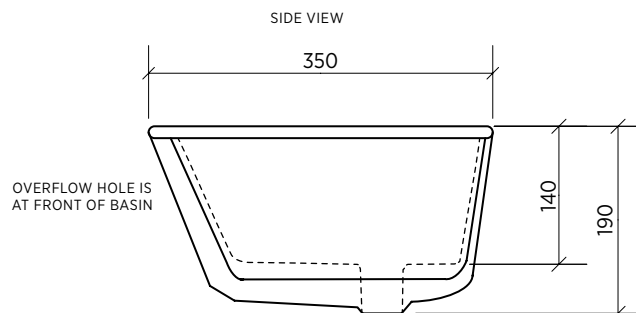

PLATI SBC-204B and SBC-204K

Under counter basin, rectangular

The simple lines and generous capacity of this rectangular undermount basin will complement any contemporary bathroom. Suits solid surface benchtops.

ORDER CODE **WHITE (GLOSS FINISH)**
SBC-204B

BLACK (SILK MATTE FINISH)
SBC-204K

TAPHOLE No taphole.

WASTE Suits standard 32 mm waste (not supplied).

CAPACITY 11 litres.

OVERFLOW Overflow is at front of basin.

Always use the actual basin to verify cutout.

SEIMA

bathroom | kitchen | laundry

seima.com.au

Please note

- All measurements are in millimetres.
- Dimensions are nominal and subject to normal ceramic manufacturing variations of ± 5 mm.
- Fixing: Use acetic cured silicone sealant. Do not use epoxy type adhesives.
- Always use the actual basin to verify cutout.
- Specifications may vary without notice as part of our continuous improvement practices.
- Clean with a damp cloth. Do not use abrasive cleaners, liquids or pastes.